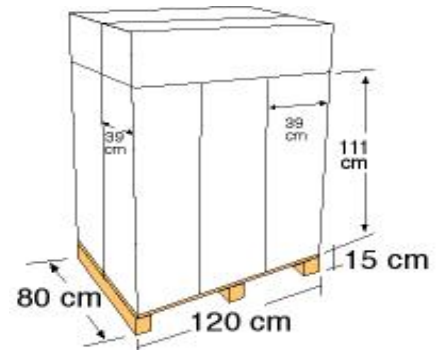

PRODUCT DATA SHEET

DGI 02.06.02

REFERENCE	DESCRIPTION	REV	DATE
KSP300NE	WHITE STEEL WALL POOL + CARTRIDGE FILTER + LADDER + TAPESTRY	0	13/6/19

NEW COLLECTION 2020 - NORTH EUROPE

CHARACTERISTICS

EXTERIOR POOL SIZE : Ø 300 x 90 cm

NORTH EUROPE

WHITE STEEL WALL : 0,35 mm

BLUE LINER 20/100 **OVERLAP**

PVC PROFILES; **PGTPA**

SAFETY LADDER: **ES090**

INTERIOR CARTRIDGE FILTER: **AR121** 2 m³/h

FLOOR TAPESTRY: **3,5 x 3,5 m**

WITHOUT DIE CUTTINGS

INSTRUCTION MANUAL: HIMSPLASER.

PACKAGING

1 GRE PALET

GRE LABEL DESIGN: **SERIE DAHLIA**

EAN CODE: 8412081307152

PACKAGING SIZE: 39 X 39 X 111 cm

PACKAGING VOLUME: 0,168 m³

GROSS WEIGHT: **45 kg**

PALLETIZATION

COMPLET PALET SIZE: 120 X 80 X 165 cm

FLOOR'S NUMBERS: 2

PACKAGINGS BY PALET: 6C x 1P + 2C x 1P = 8 UNITS

PALET VOLUME: 1,584 m³

GROSS WEIGHT PALET: **380 kg**

NOTES