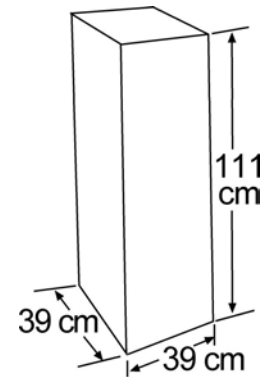

PRODUCT DATA SHEET

DGI 02.06.02

REFERENCE	DESCRIPTION	REV	DATE
KSP300NE	WHITE STEEL WALL POOL + CARTRIDGE FILTER + LADDER + TAPESTRY	0	13/6/19

NEW COLLECTION 2020 - NORTH EUROPE

CHARACTERISTICS

EXTERIOR POOL SIZE : Ø 300 x 90 cm

NORTH EUROPE

WHITE STEEL WALL : 0,35 mm

BLUE LINER 20/100 **OVERLAP**

PVC PROFILES; **PGTPA**

SAFETY LADDER: **ES090**

INTERIOR CARTRIDGE FILTER: **AR121** 2 m³/h

FLOOR TAPESTRY: **3,5 x 3,5 m**

WITHOUT DIE CUTTINGS

INSTRUCTION MANUAL: HIMSPLASER.

PACKAGING

1 GRE PALET

GRE LABEL DESIGN: **SERIE DAHLIA**

EAN CODE: 8412081307152

PACKAGING SIZE: 39 X 39 X 111 cm

PACKAGING VOLUME: 0,168 m³

GROSS WEIGHT: **45 kg**

PALLETIZATION

COMPLET PALET SIZE: 120 X 80 X 165 cm

FLOOR'S NUMBERS: 2

PACKAGINGS BY PALET: 6C x 1P + 2C x 1P = 8 UNITS

PALET VOLUME: 1,584 m³

GROSS WEIGHT PALET: **380 kg**

NOTES